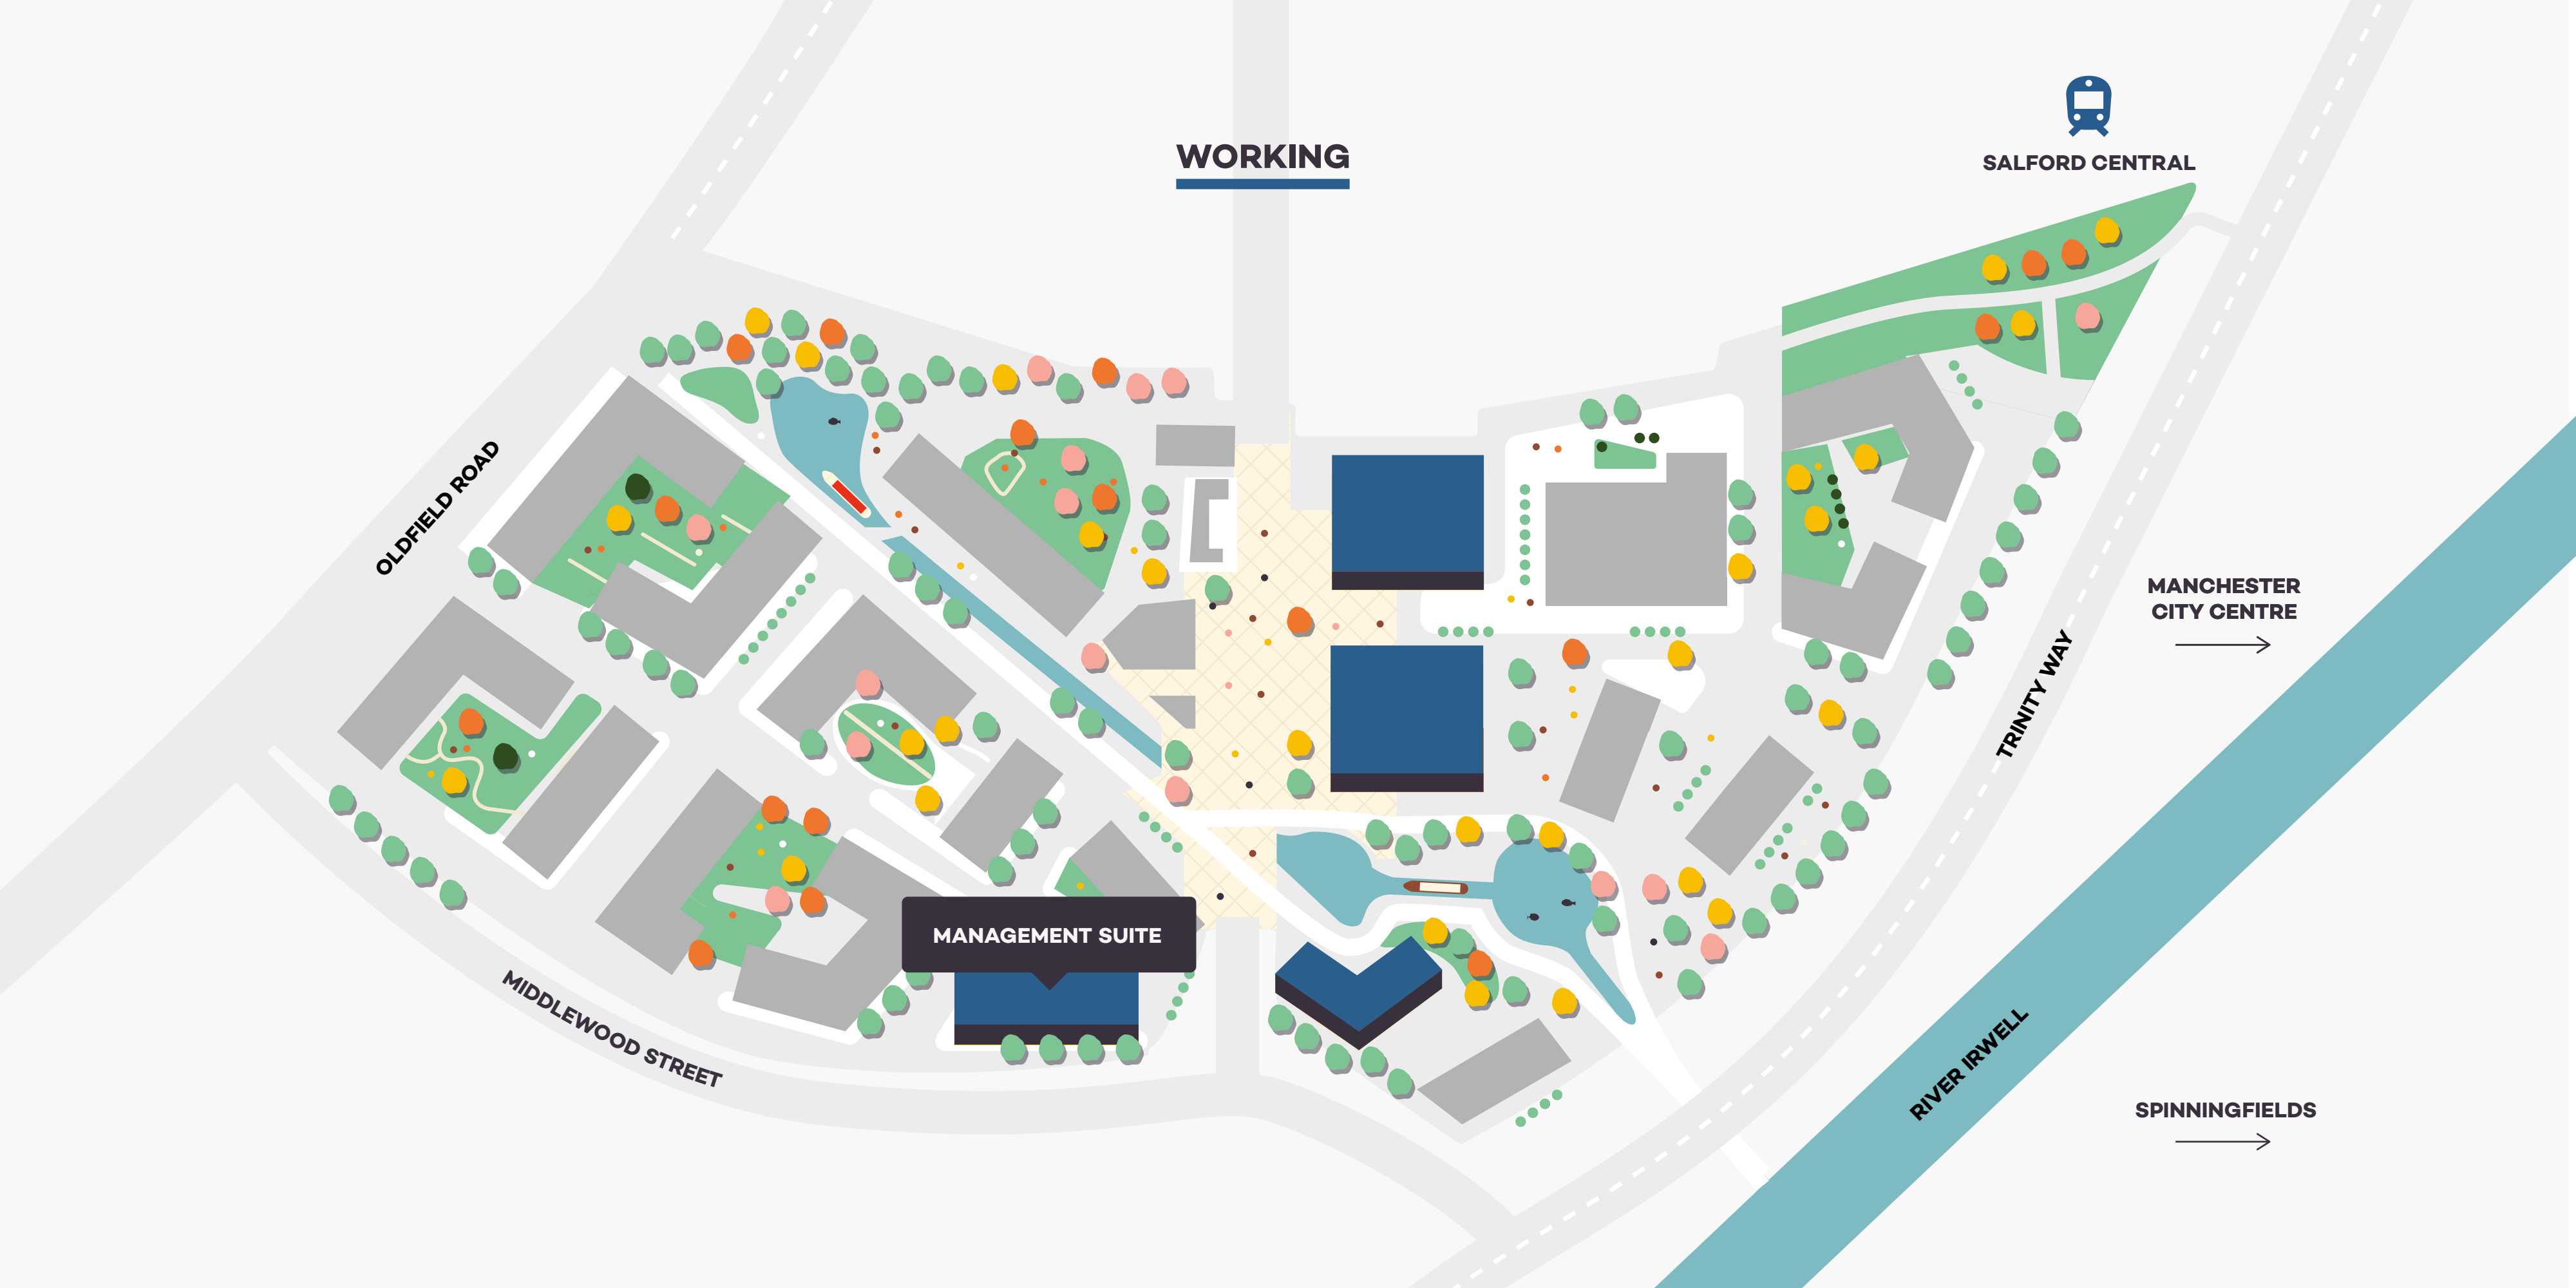

MANAGEMENT SUITE

RIVER IRWELL

SPINNINGFIELDS

AMENITIES

SALFORD CENTRAL

OLDFIELD ROAD

MIDDLEWOOD STREET

TRINITY WAY

SHOPS / RESTAURANTS

HOTEL

PUBLIC SPACE

SALFORD CENTRAL

OLDFIELD ROAD

WATERSIDE WALK

**MULTI STOREY
CAR PARK**

PUBLIC SQUARE

CANAL BASINS

**MANCHESTER
CITY CENTRE**
→

TRINITY WAY

MIDDLEWOOD STREET

PEDESTRIAN ROUTES

RIVER IRWELL

SPINNINGFIELDS
→

PHASE 1

SALFORD CENTRAL

OLDFIELD ROAD

PHASE 1
Q2 '16 - Q3 '18

PHASE 1
Q4 '16 - Q2 '18

TRINITY WAY

MANCHESTER CITY CENTRE
→

MIDDLEWOOD STREET

RIVER IRWELL